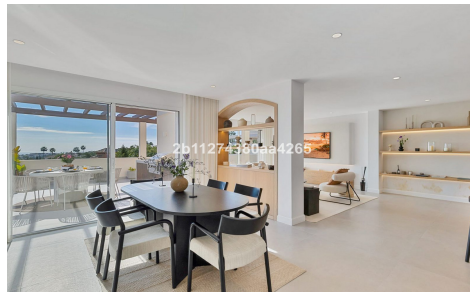

3

3

207m²

N/A

N/A

Linda 2E, Elegant Duplex Penthouse with breathtaking views in La Cerquilla - Nueva Andalucia. Discover Linda 2E, a stunning duplex penthouse beautifully renovated and located in the sought-after gated community of Palacete Los Belvederes in the heart of La Cerquilla, Nueva Andalucia.

Just minutes from Marbella centre, Puerto Banús, top golf courses, international schools and the beach, this home offers the perfect balance between privacy and convenience. This stunning property spans over two floors and features three spacious bedrooms, three bathrooms, two en-suite, with underfloor heating ensuring maximum comfort throughout.