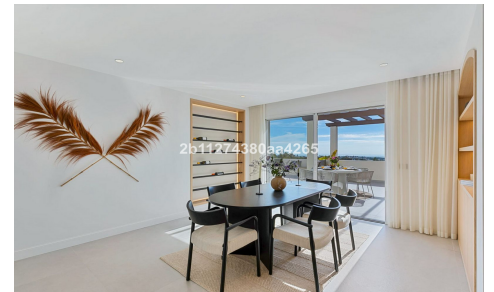

3

3

207m²

N/A

N/A

Linda 2E, Elegant Duplex Penthouse with breathtaking views in La Cerquilla - Nueva Andalucia. Discover Linda 2E, a stunning duplex penthouse beautifully renovated and located in the sought-after gated community of Palacete Los Belvederes in the heart of La Cerquilla, Nueva Andalucia.

Just minutes from Marbella centre, Puerto Banús, top golf courses, international schools and the beach, this home offers the perfect balance between privacy and convenience. This stunning property spans over two floors and features three spacious bedrooms, three bathrooms, two en-suite, with underfloor heating ensuring maximum comfort throughout.