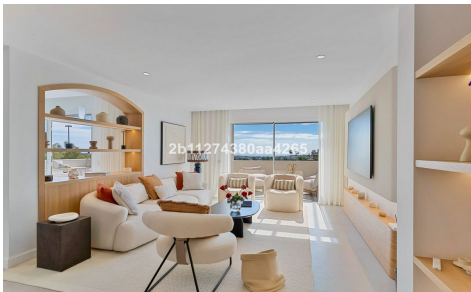

3

3

207m²

N/A

N/A

Linda 2E, Elegant Duplex Penthouse with breathtaking views in La Cerquilla - Nueva Andalucia. Discover Linda 2E, a stunning duplex penthouse beautifully renovated and located in the sought-after gated community of Palacete Los Belvederes in the heart of La Cerquilla, Nueva Andalucia.

Just minutes from Marbella centre, Puerto Banús, top golf courses, international schools and the beach, this home offers the perfect balance between privacy and convenience. This stunning property spans over two floors and features three spacious bedrooms, three bathrooms, two en-suite, with underfloor heating ensuring maximum comfort throughout.